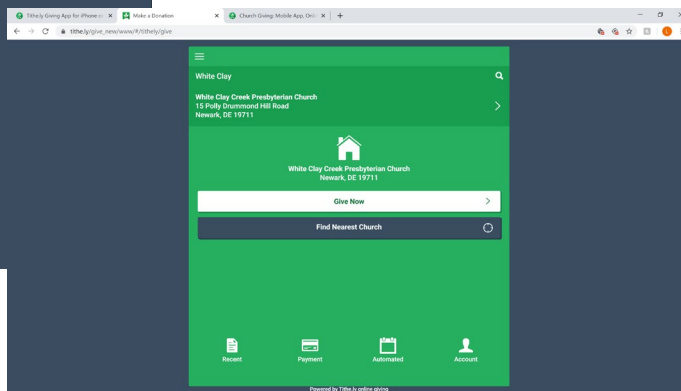

## Method 2: Go Directly through Internet

Type tithe.ly into search bar  
Select either "SIGN UP FREE"  
buttons

## Step 2

Click on GIVE ONLINE

Create an Account, You will also have to put in a PIN number

Search for White Clay Creek, 19711. or use your location

Enter Donation Information

Or download the APP