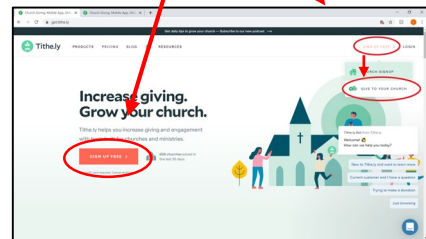

# How to Donate with Tithe.ly Online

**STEP 1:** Go to the Tithe.ly give website:

## Method 1: Link Through Church Website

Go to WCCPC.org  
Click on Donate Button

Click on Tithe.ly Link

## Method 2: Go Directly through Internet

Type tithe.ly into search bar  
Select either "SIGN UP FREE"  
buttons