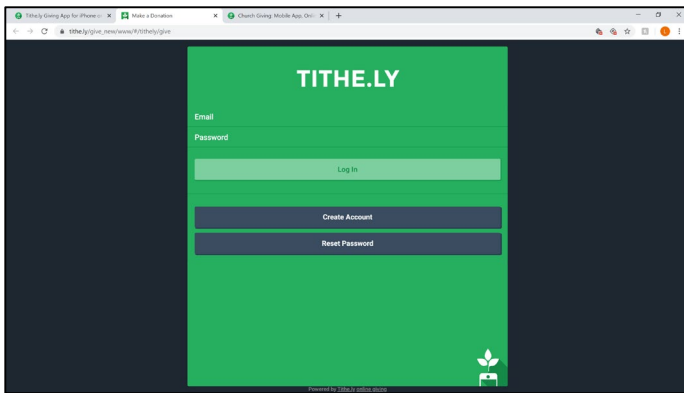

## Method 2: Go Directly through Internet

Type tithe.ly into search bar  
Select either "SIGN UP FREE"  
buttons

## Step 2

Click on GIVE ONLINE

Create an Account, You will also have to put in a PIN number

Search for White Clay Creek, 19711. or use your location

Enter Donation Information

Or download the APP