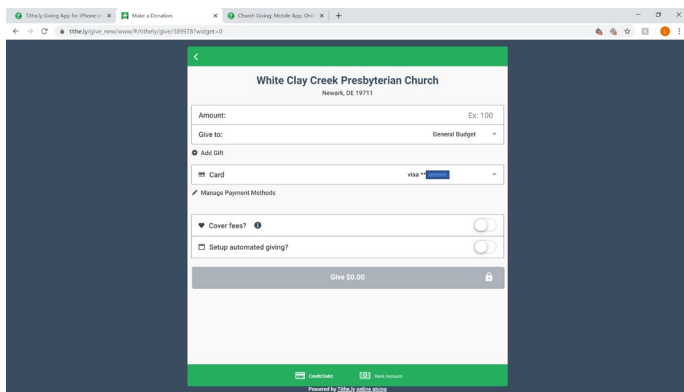

## Method 2: Go Directly through Internet

Type tithe.ly into search bar  
Select either "SIGN UP FREE"  
buttons

## Step 2

Click on GIVE ONLINE

Create an Account, You will also have to put in a PIN number

Search for White Clay Creek, 19711. or use your location

Enter Donation Information

Or download the APP