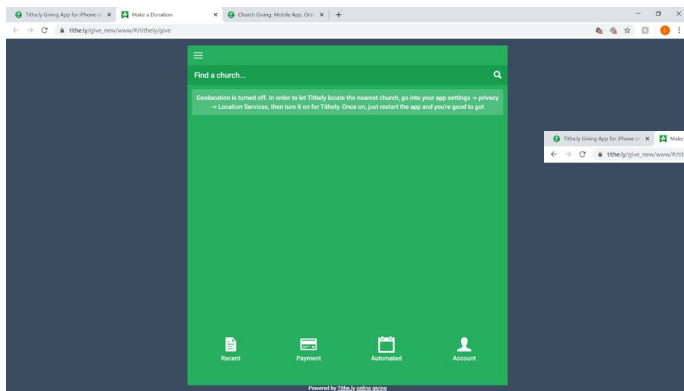

## Method 2: Go Directly through Internet

Type tithe.ly into search bar  
Select either "SIGN UP FREE"  
buttons

## Step 2

Click on GIVE ONLINE

Create an Account, You will also have to put in a PIN number

Search for White Clay Creek, 19711. or use your location

Enter Donation Information

Or download the APP