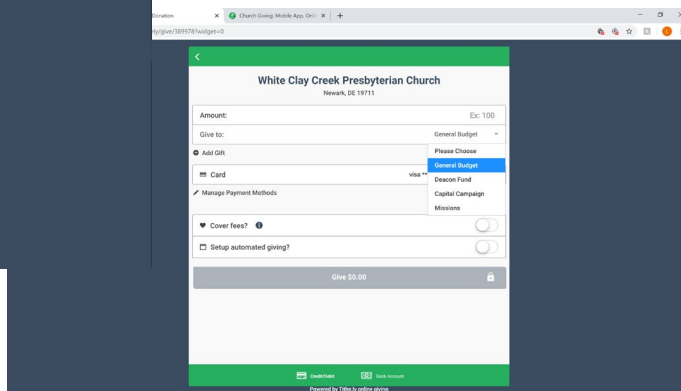

## Method 2: Go Directly through Internet

Type tithe.ly into search bar  
Select either "SIGN UP FREE"  
buttons

## Step 2

Click on GIVE ONLINE

Create an Account, You will also have to put in a PIN number

Search for White Clay Creek, 19711. or use your location

Enter Donation Information

Or download the APP